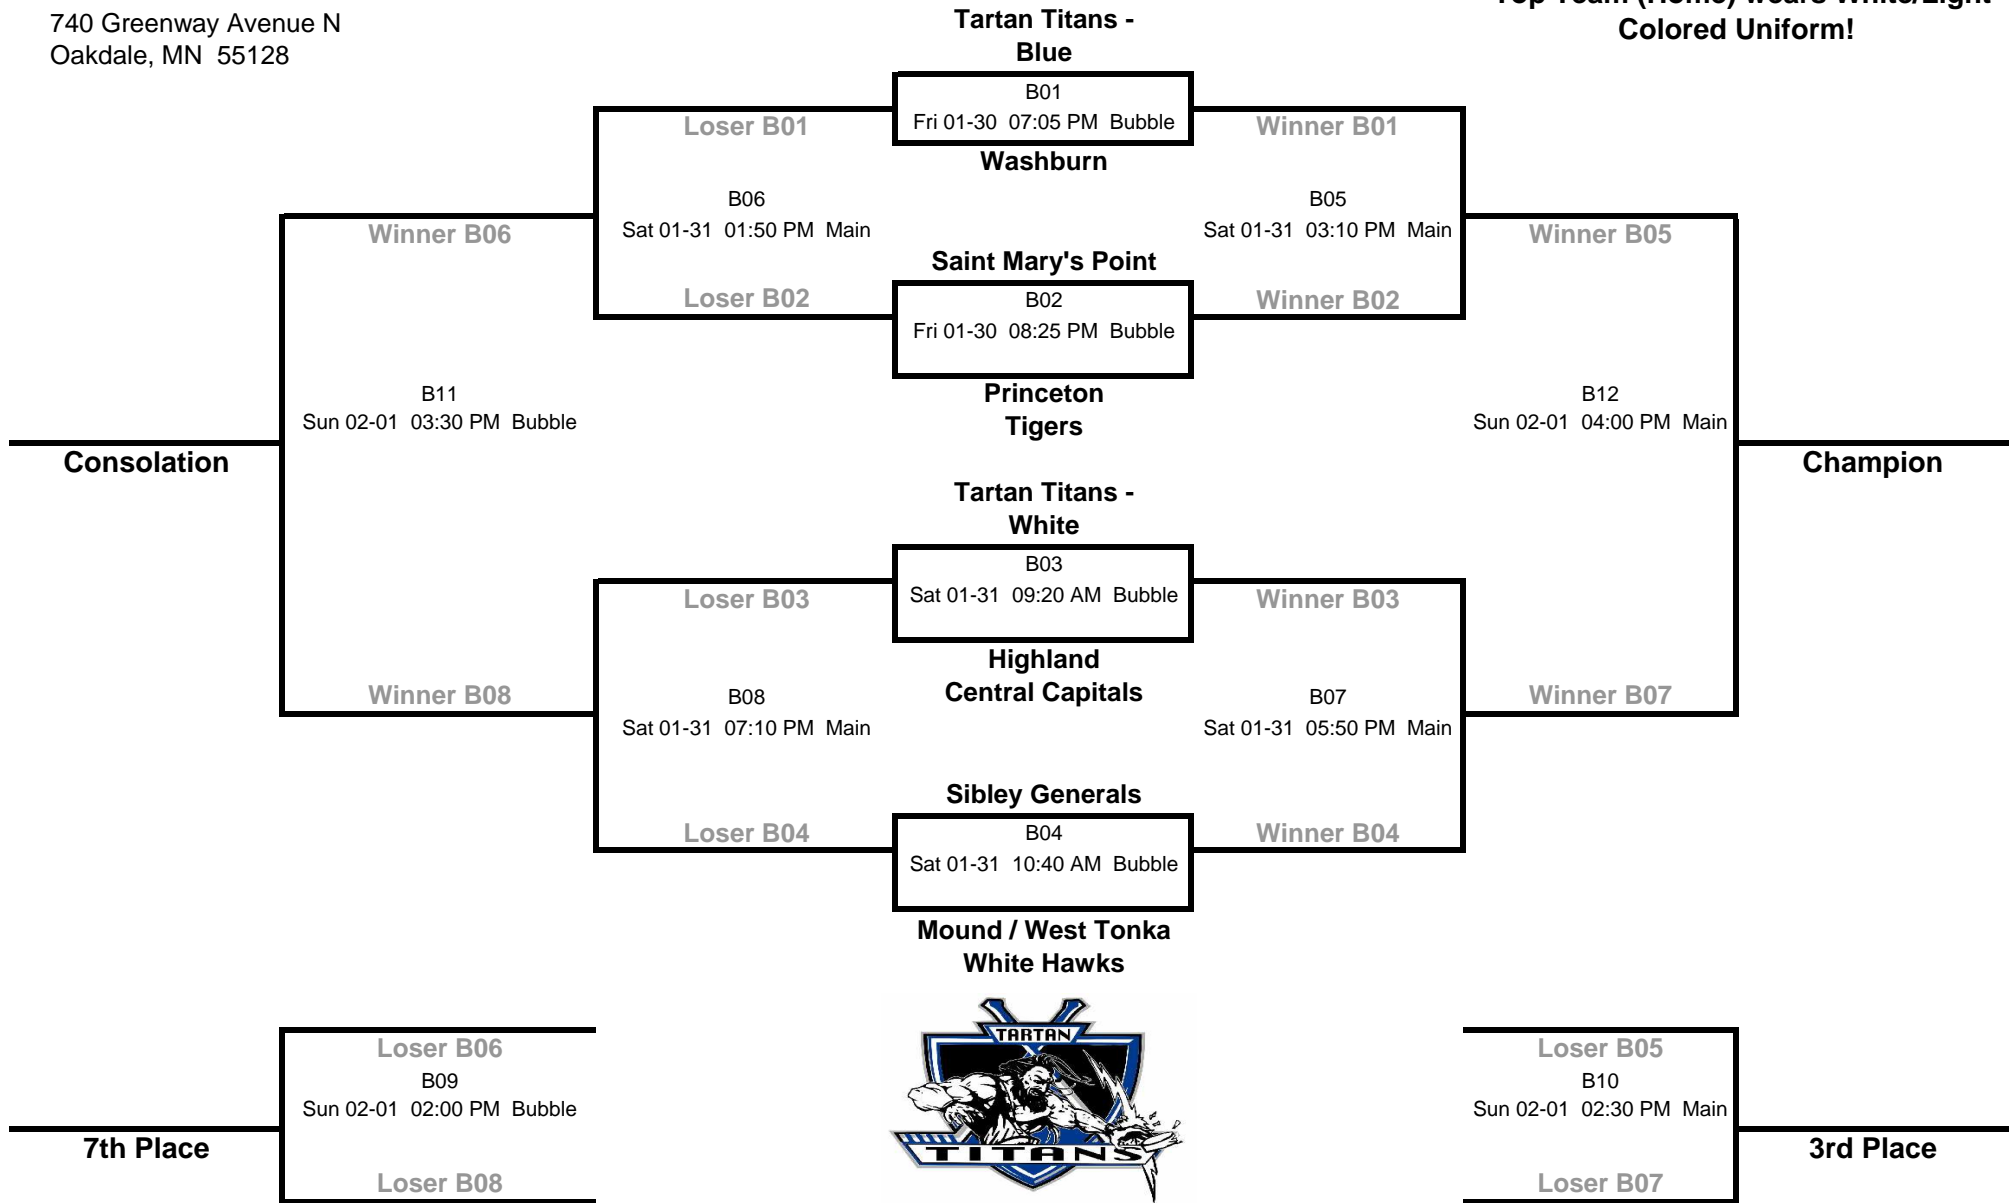

2009 Tartan Cup Hockey Tournament - C-Bantam Bracket

January 30th - February 1st 2009

All Games at Tartan Arena
740 Greenway Avenue N
Oakdale, MN 55128

Scores in Red

*Top Team (Home) wears White/Light Colored Uniform!